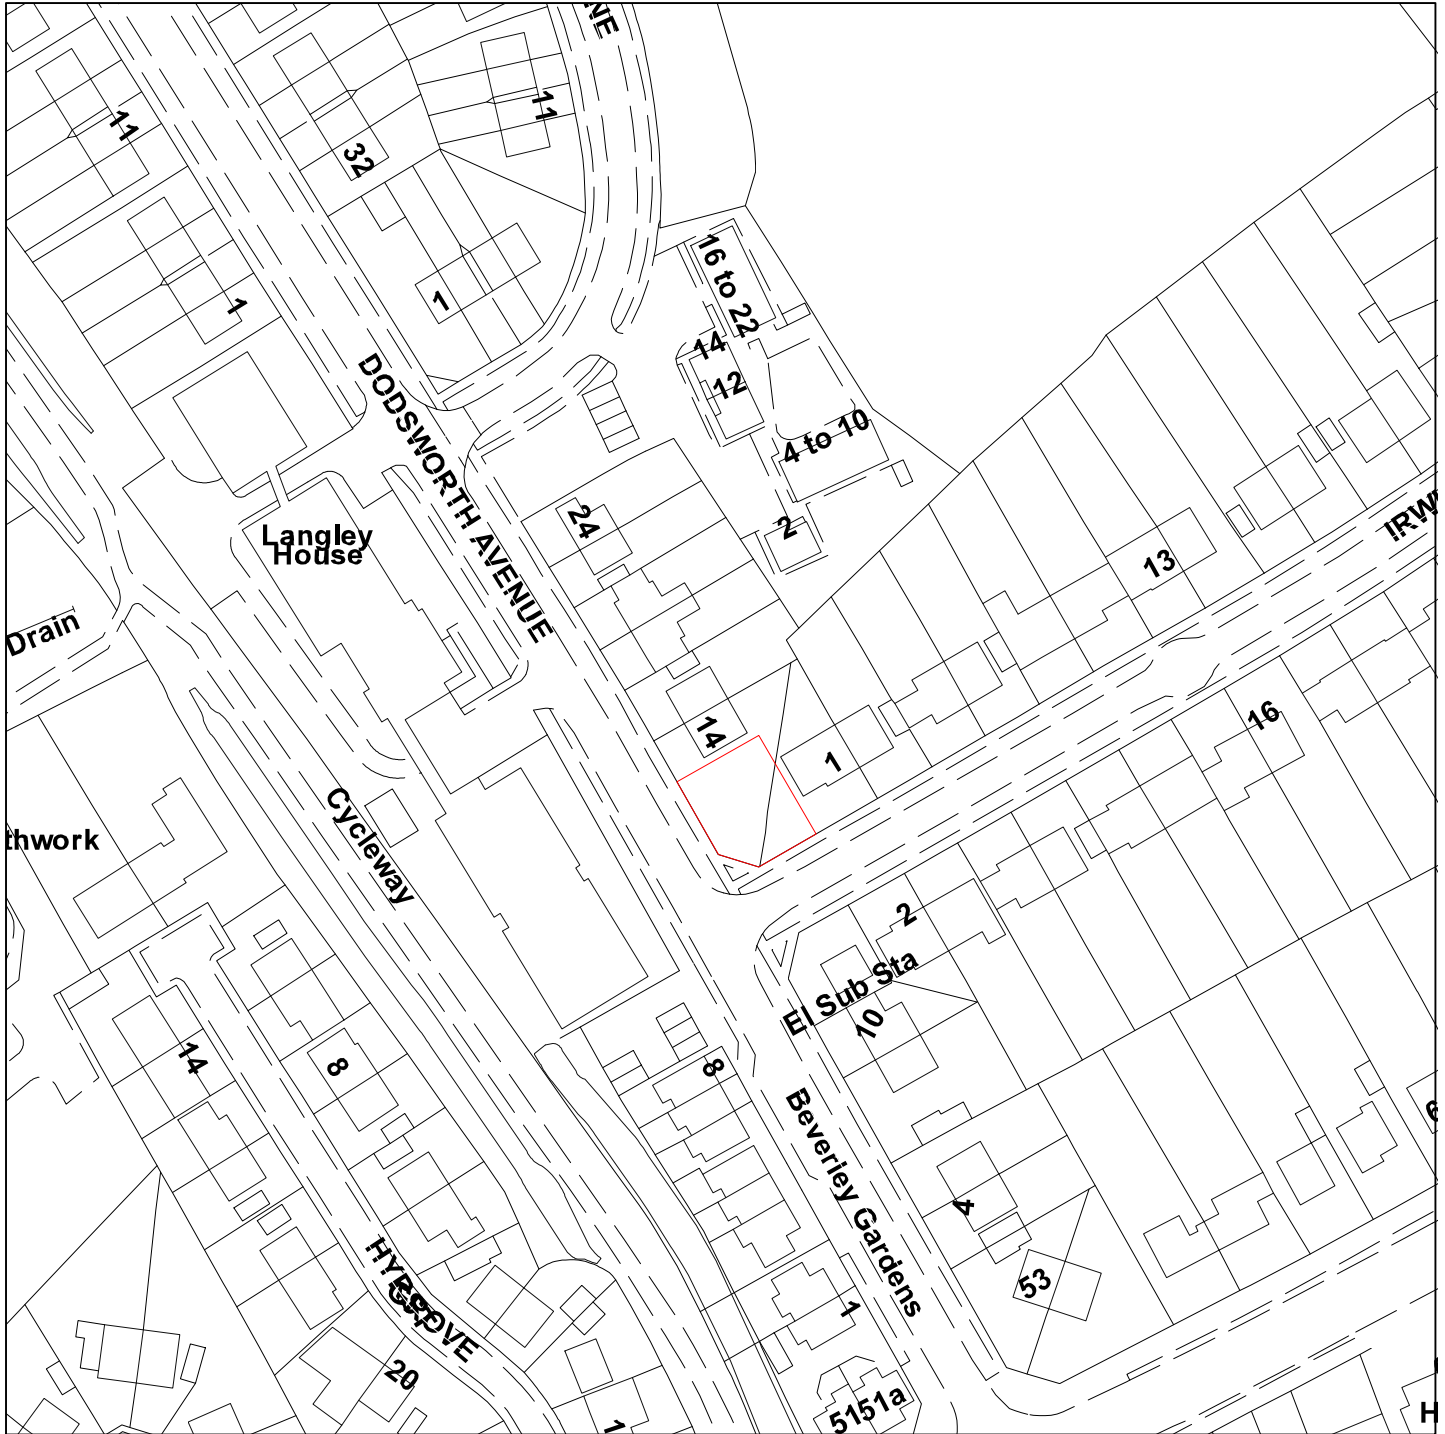

# 14 Dodsworth Avenue, York, YO31 8TY

07/001342/FUL

GIS by ESRI (UK)

Scale : 1:1250

Reproduced from the Ordnance Survey map with the permission of the Controller of Her Majesty's Stationery Office © Crown Copyright 2000.